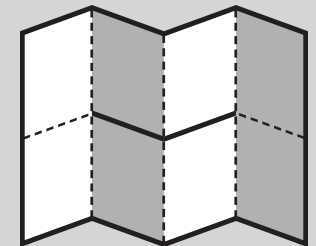

Back Cover

Another Cheap
Picture Engine
Ephemeral Product

pictureengine.net

valley fold
reversed to mountain fold

Handy Pocket Shop Guide No. 2
Miniature Pamphleteering

Front Cover

Sheet: 8.5"x11"
Page Size: 4.25"x2.75"
Printer Margin: 0.25"
Live Area: 3.75"x2.25"
@300 ppi: 1125x675
Spread Live Area: 3.75"x5"
@300 ppi: 1125x1500

1

2

One-Sheet Mini Book

Full Sheet, Letter Paper

no trim, no bleed

Page Size: 4.25"x2.75"

Image Size: 3.75"x2.25"

Pixels (@300): 1125x675

Doc Pixels: 1275x825

One-Sheet Mini Book

Full Sheet, Letter Paper

no trim, no bleed

Page Size: 4.25" x 2.75"

Image Size: 3.75" x 2.25"

Pixels (@300): 1125 x 675

Doc Pixels: 1125 x 675

One-Sheet Mini Book

Full Sheet, Letter Paper

no trim, no bleed

Double Page Size: 4.25"x5.5"

Image Spread Size: 3.75"x5"

Pixels (@300):1125x1500

Doc Pixels:1275x1650

To Export Images: