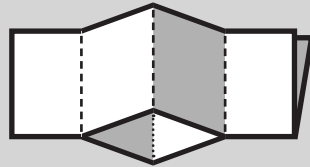

9

valley fold