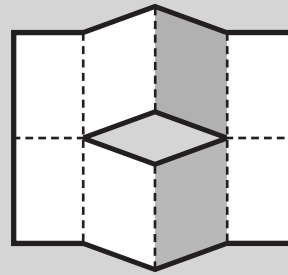

5

mountain fold