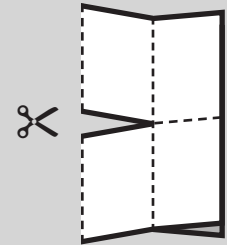

4

valley fold