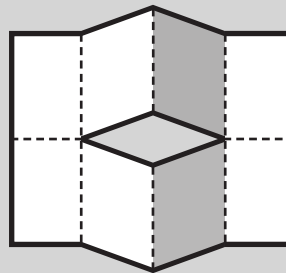

9

valley fold

5

mountain fold

4

valley fold

3

mountain fold

Back Cover

Another Cheap
Picture Engine
Ephemeral Product

pictureengine.net

valley fold
reversed to mountain fold

Handy Pocket Shop Guide No. 2
Miniature Pamphleteering

Front Cover

Sheet: 8.5"x11"
Page Size: 4.25"x2.75"
Printer Margin: 0.25"
Live Area: 3.75"x2.25"
@300 ppi: 1125x675
Spread Live Area: 3.75"x5"
@300 ppi: 1125x1500