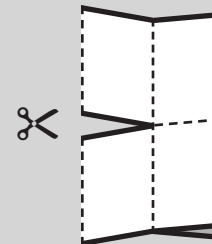

9

valley fold

5

mountain fold

4

valley fold

3

mountain fold

Back Cover

Another Cheap
Picture Engine
Ephemeral Product

pictureengine.net

valley fold
reversed to mountain fold

Handy Pocket Shop Guide No. 2
Miniature Pamphleteering

Front Cover

Sheet: 8.5"x11"
Page Size: 4.25"x2.75"
Printer Margin: 0.25"
Live Area: 3.75"x2.25"
@300 ppi: 1125x675
Spread Live Area: 3.75"x5"
@300 ppi: 1125x1500